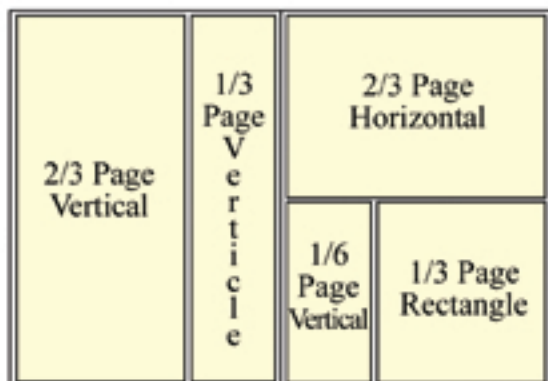

Advertising Information

Ad Sizes

Full Page 7.4 x 10.5 (trim)
8.35 x 11.263 (bleed)

2/3 Rectangle 4.9" x 6.9875"

2/3 Page Horizontal 7.4" x 5.225"

2/3 Page Vertical 4.9" x 10.5"

1/2 Page Horizontal 7.4" x 5.125"

1/2 Page Vertical 4" x 10.5"

1/3 Page Horizontal 7.4" x 3.45"

1/3 Page Vertical 2.45" x 10.55"

1/3 Page Rectangle 4.9" x 5.225"

1/6 Page Horizontal 4.9" x 2.6"

1/6 Page Vertical 2.45" x 5.225"

Marketplace 2.45" x 3.45"