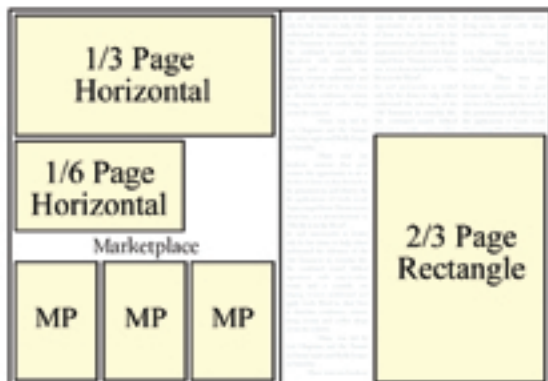

Advertising Information

Ad Sizes

Full Page 7.4 x 10.5 (trim)
8.35 x 11.263 (bleed)

2/3 Rectangle 4.9" x 6.9875"

2/3 Page Horizontal 7.4" x 5.225"

2/3 Page Vertical 4.9" x 10.5"

1/2 Page Horizontal 7.4" x 5.125"

1/2 Page Vertical 4" x 10.5"

1/3 Page Horizontal 7.4" x 3.45"

1/3 Page Vertical 2.45" x 10.55"

1/3 Page Rectangle 4.9" x 5.225"

1/6 Page Horizontal 4.9" x 2.6"

1/6 Page Vertical 2.45" x 5.225"

Marketplace 2.45" x 3.45"